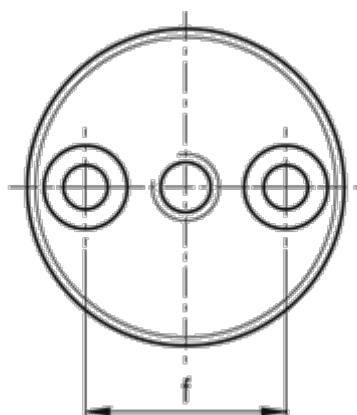

Data Sheet

Article number: 20599453

Description: E+G Threaded mounting plate
GN 349-36-M10

Measures

d	= M10
D	= 36
d1	= 5.3
d2	= 10
f	= 24
h	= 10
h1	= 5.3
Weight (g)	= 65