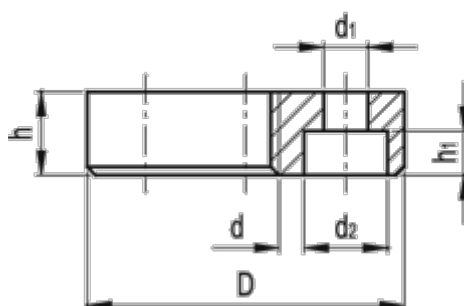

Data Sheet

Article number: 20599453

Description: E+G Threaded mounting plate
GN 349-36-M10

Measures

d	= M10
D	= 36
d1	= 5.3
d2	= 10
f	= 24
h	= 10
h1	= 5.3
Weight (g)	= 65